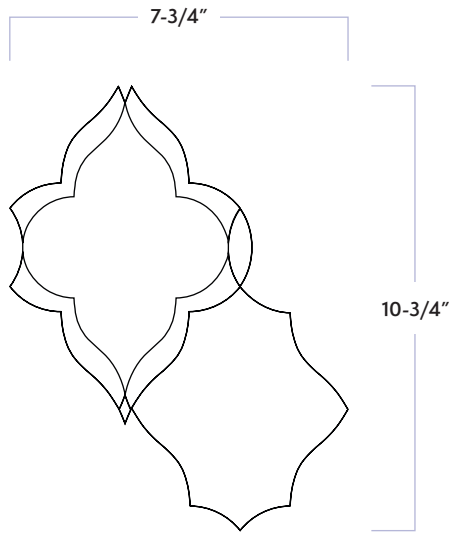

Sterling Row™ Chesterfield

DATE REVISED: SEPTEMBER 2023

WALKER ZANGER™

MATERIAL	Porcelain & Natural Stone
FINISH	Natural
THICKNESS	3/8"
SHEET SIZE	7-3/4" x 10-3/4"
COVERAGE SQFT/PIECE	0.5769 SqFt
MOUNTING	Mesh